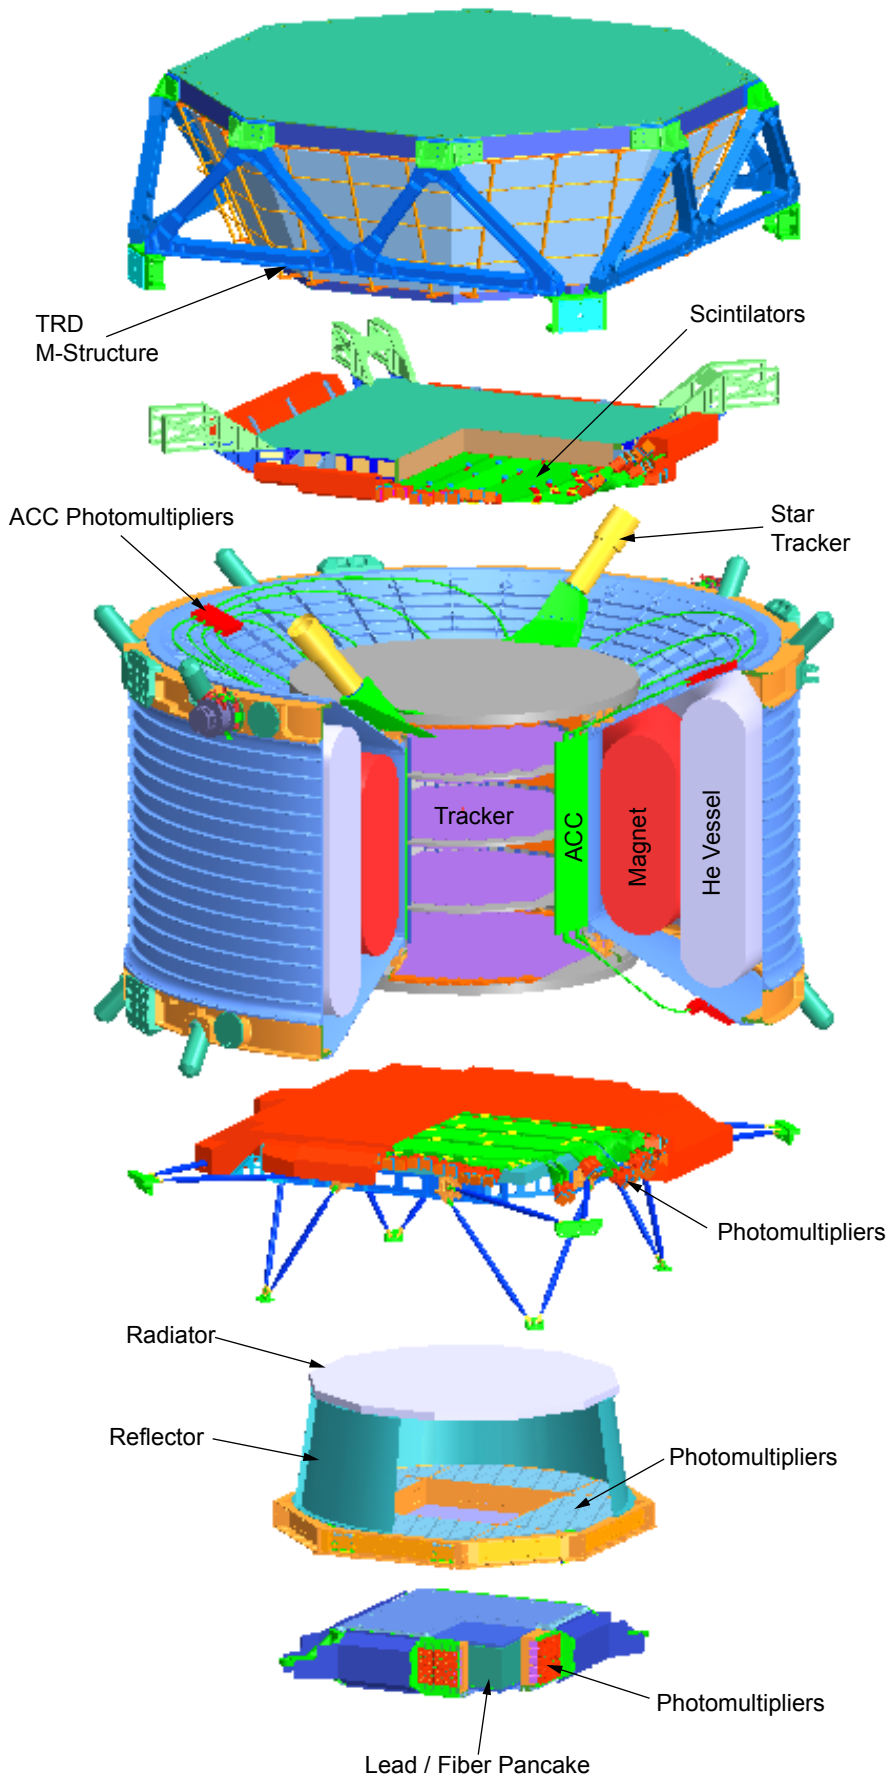

AMS 02

(Exploded View)

TRD:
Transition
Radiation
Detector

TOF: (s1,s2)
Time of Flight
Detector

MG:
Magnet

TR:
Silicon Tracker

ACC:
Anticoincidence
Counter

AST:
Amiga Star
Tracker

TOF: (s3,s4)
Time of Flight
Detector

RICH:
Ring Image
Cherenkov Counter

EMC;
Electromagnetic
Calorimeter