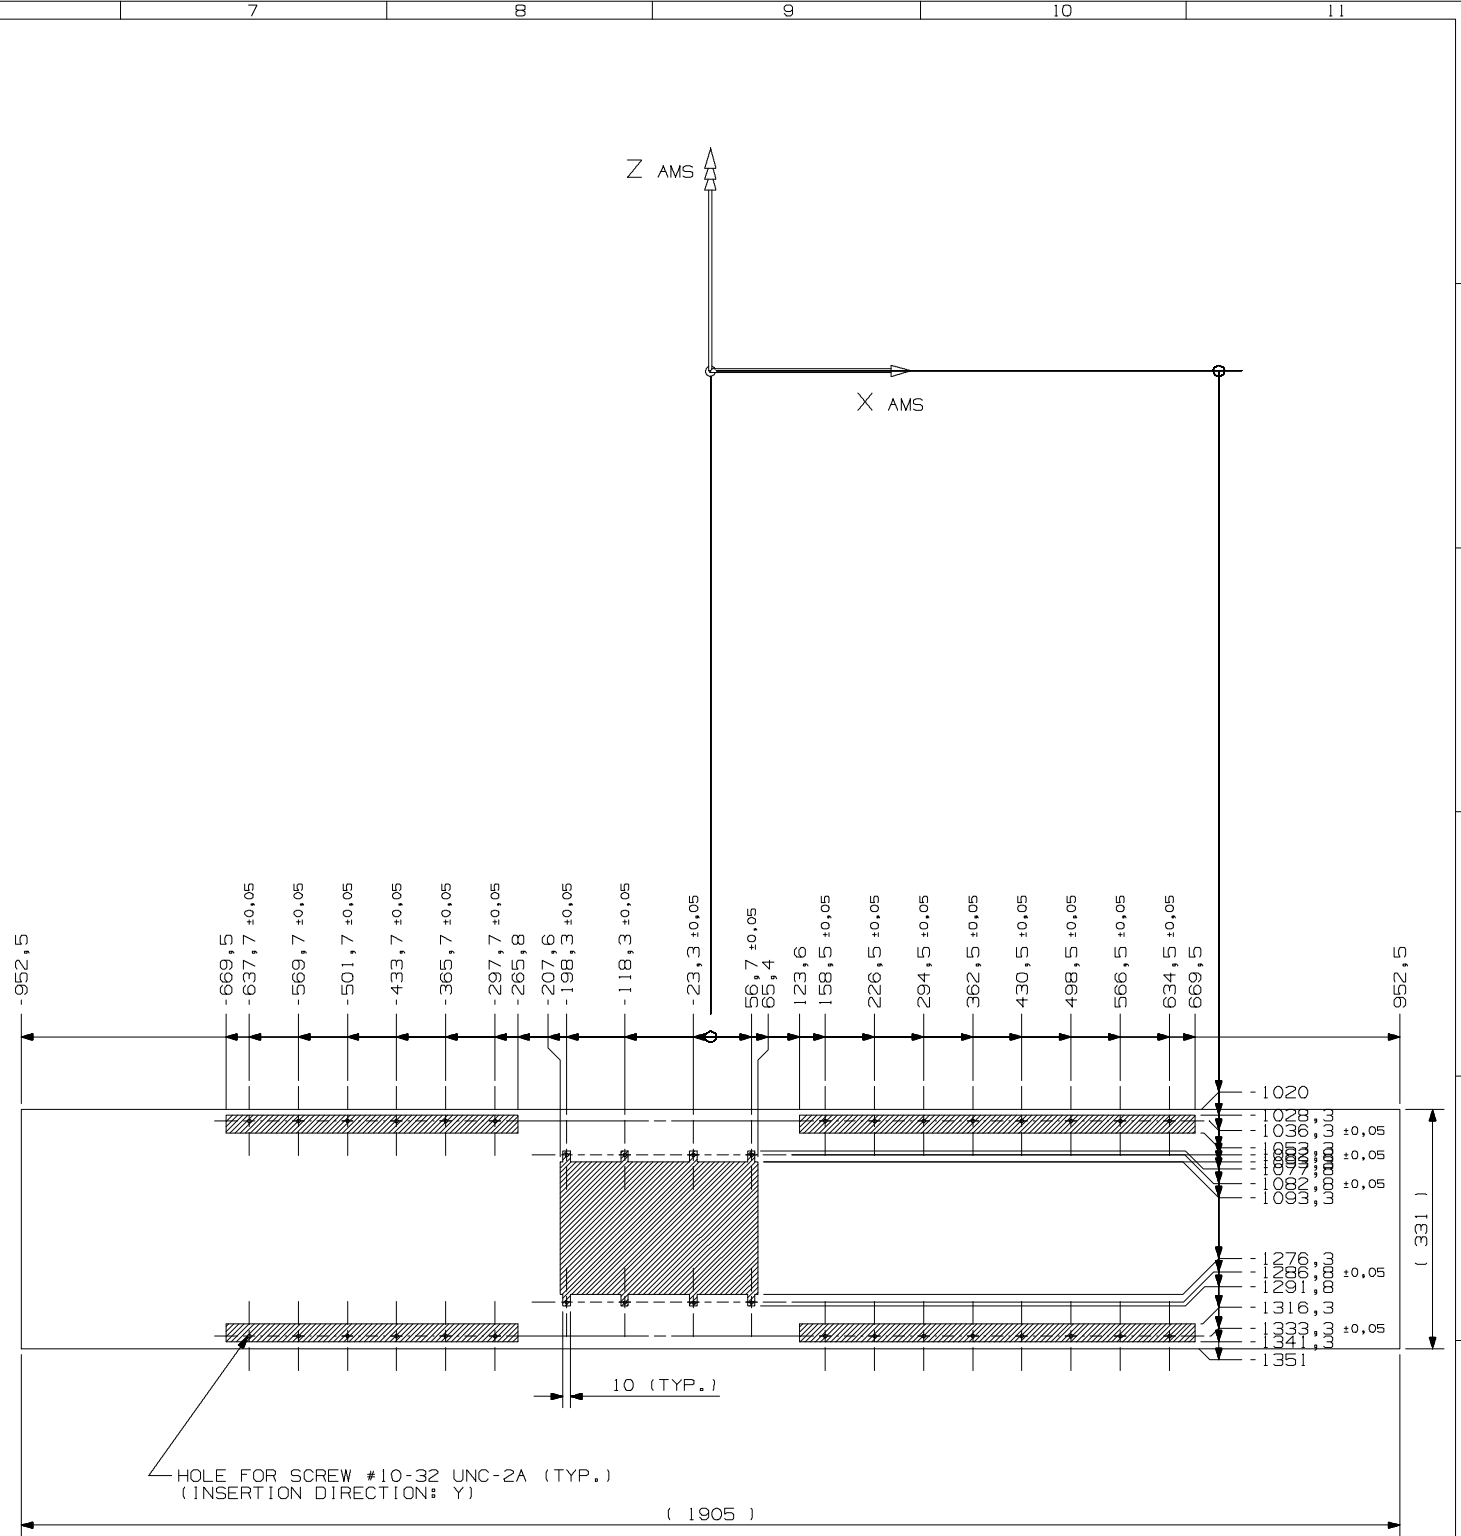

RAM RADIATOR

WAKE RADIATOR

All information contained in this document are property of CARLO GAVAZZI SPACE. All rights reserved.

- NOTES:
- 1) RADIATORS' INTERNAL SURFACE POSITION:
    - RAM RADIATOR: Y AMS = -1058mm
    - WAKE RADIATOR: Y AMS = 1058mm
  - 2) ELECTRONIC BOXES CONTACT AREA

REV	DATE	DRWN	CHECK	ENG.	PR. ASS.	C. of C.	CHANGE AUTHORITY
/	16.12.2002	DE FRANCHIS					
CUSTOMER ID				EFFECTIVITY		CARLO GAVAZZI SPACE	
DRAWING TITLE						SCALE	GEN. TO
AMS 02						1:5	150 2768 P
RADIATOR ICD						✓	GEN. RA
(RICH&ECAL CRATES RADIATORS)						NA	CARLO GAVAZZI
HIGHER ASSEMBLY				DRAWING NUMBER		SHEET 1 OF 1	
03-AMS-200.00.00				03-AMS-200.99.00			