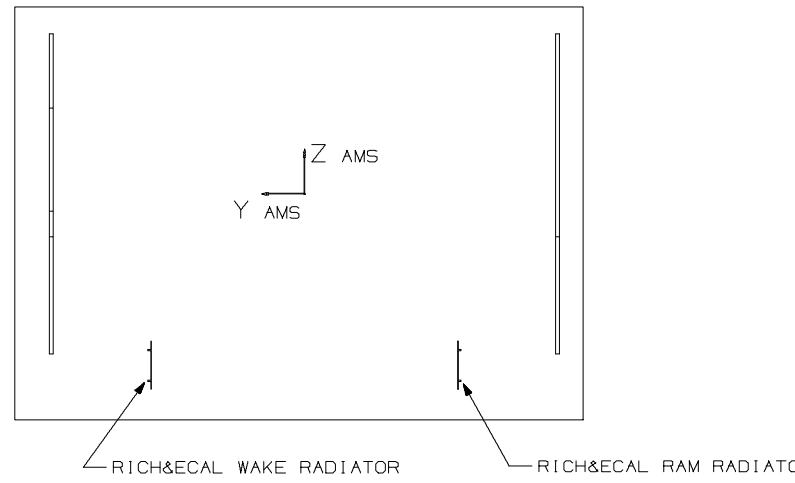

RAM RADIATOR

WAKE RADIATOR

All information contained in this document are property of CARLO GAVAZZI SPACE. All rights reserved.

- NOTES:
- 1) RADIATORS' INTERNAL SURFACE POSITION:
    - RAM RADIATOR: Y AMS = -1058mm
    - WAKE RADIATOR: Y AMS = 1058mm
  - 2) ELECTRONIC BOXES CONTACT AREA